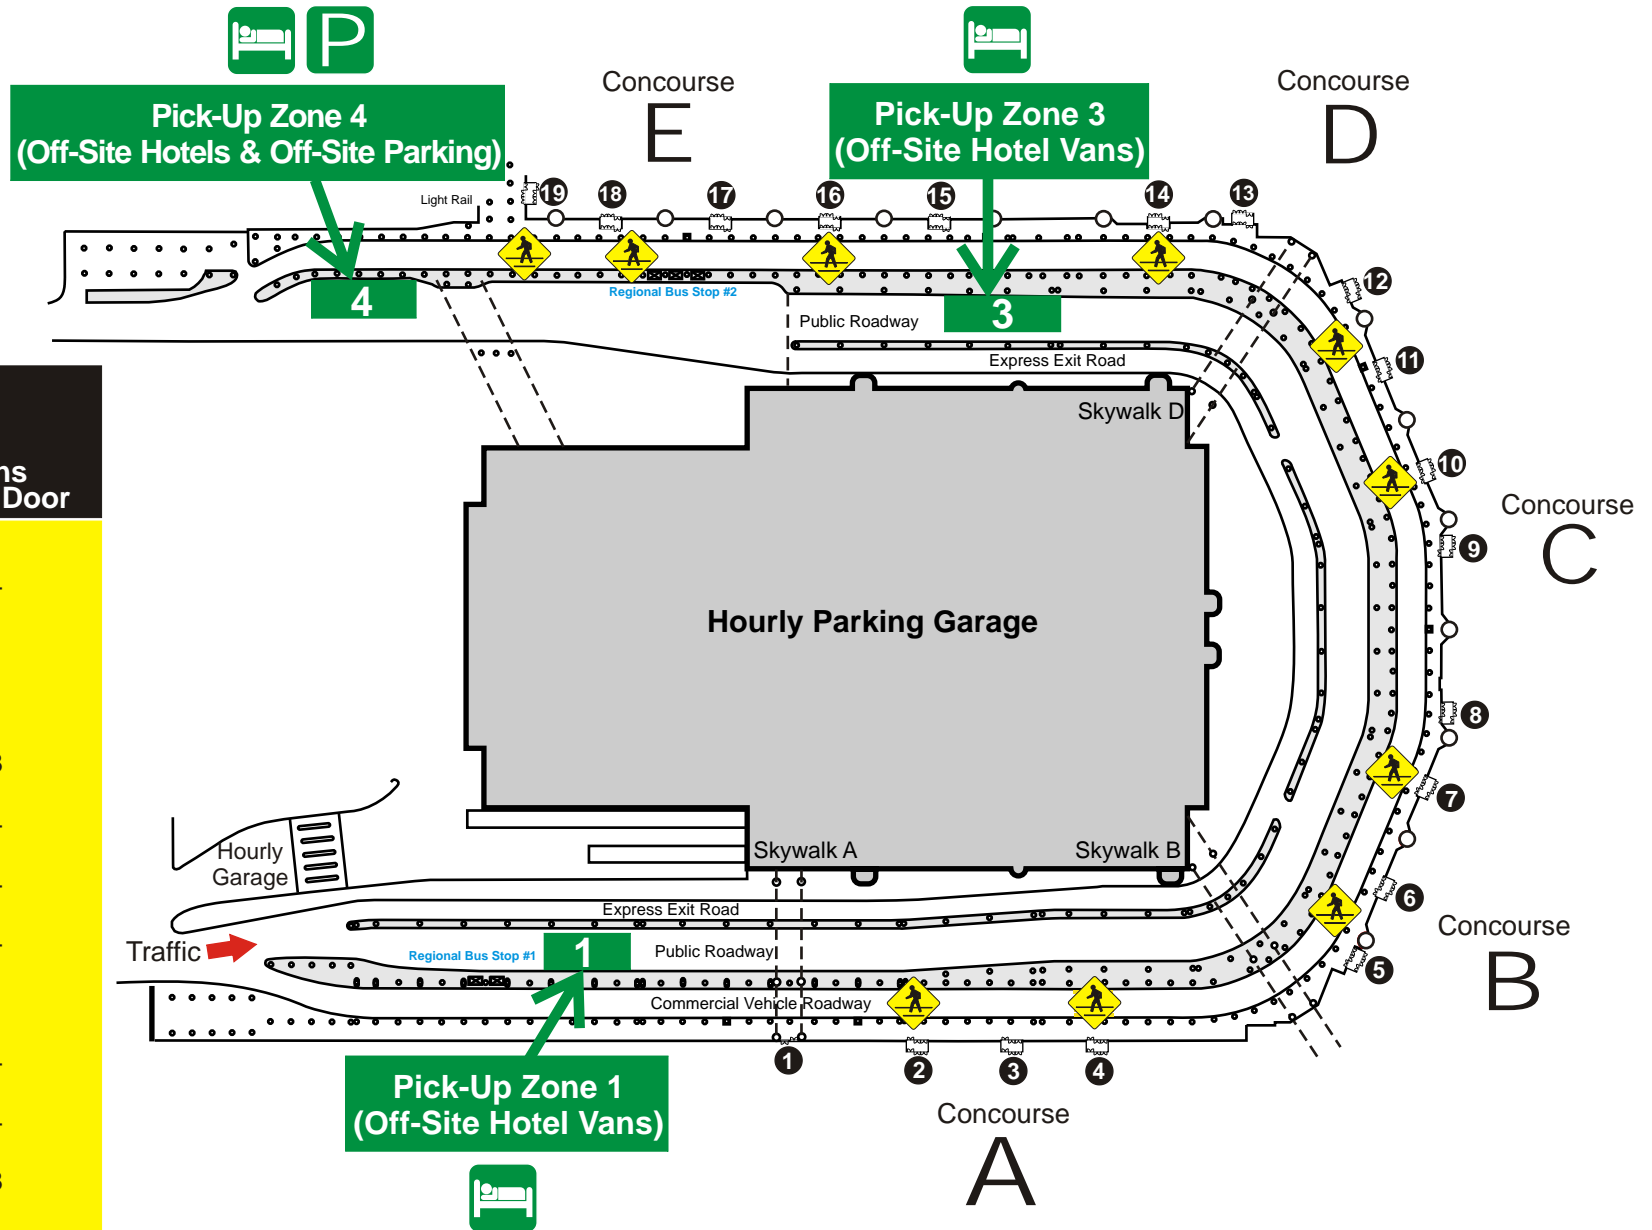

BWI Off-Site Courtesy Van Pick-Up Zone Locations

December 13, 2011

Legend

Pedestrian Crossing

10

Vestibule Door Number

Courtesy Van Pick-Up Zone

Off-Site Parking Vans Access by Airline & Door

BWI Off-Site Courtesy Van Pick-Up Zone Locations by Airline Arrivals & Door Numbers

Legend

Pedestrian Crossing

10

Vestibule Door Number

Courtesy Van Pick-Up Zone

Off-Site Hotel Vans Access by Airline & Door

Air Canada

Off-Site Hotels- Door #14

AirTran

Off-Site Hotels- Door #2

American

Off-Site Hotels- Door #2

British Airways

Off-Site Hotels- Door #18

United

Off-Site Hotels- Door #14

US Airways

Off-Site Hotels- Door #14

Vision Air

Off-Site Hotels- Door #18

BWI Off-Site Courtesy Van Pick-Up Zone Locations by Airline Arrivals & Door Numbers

December 13, 2011