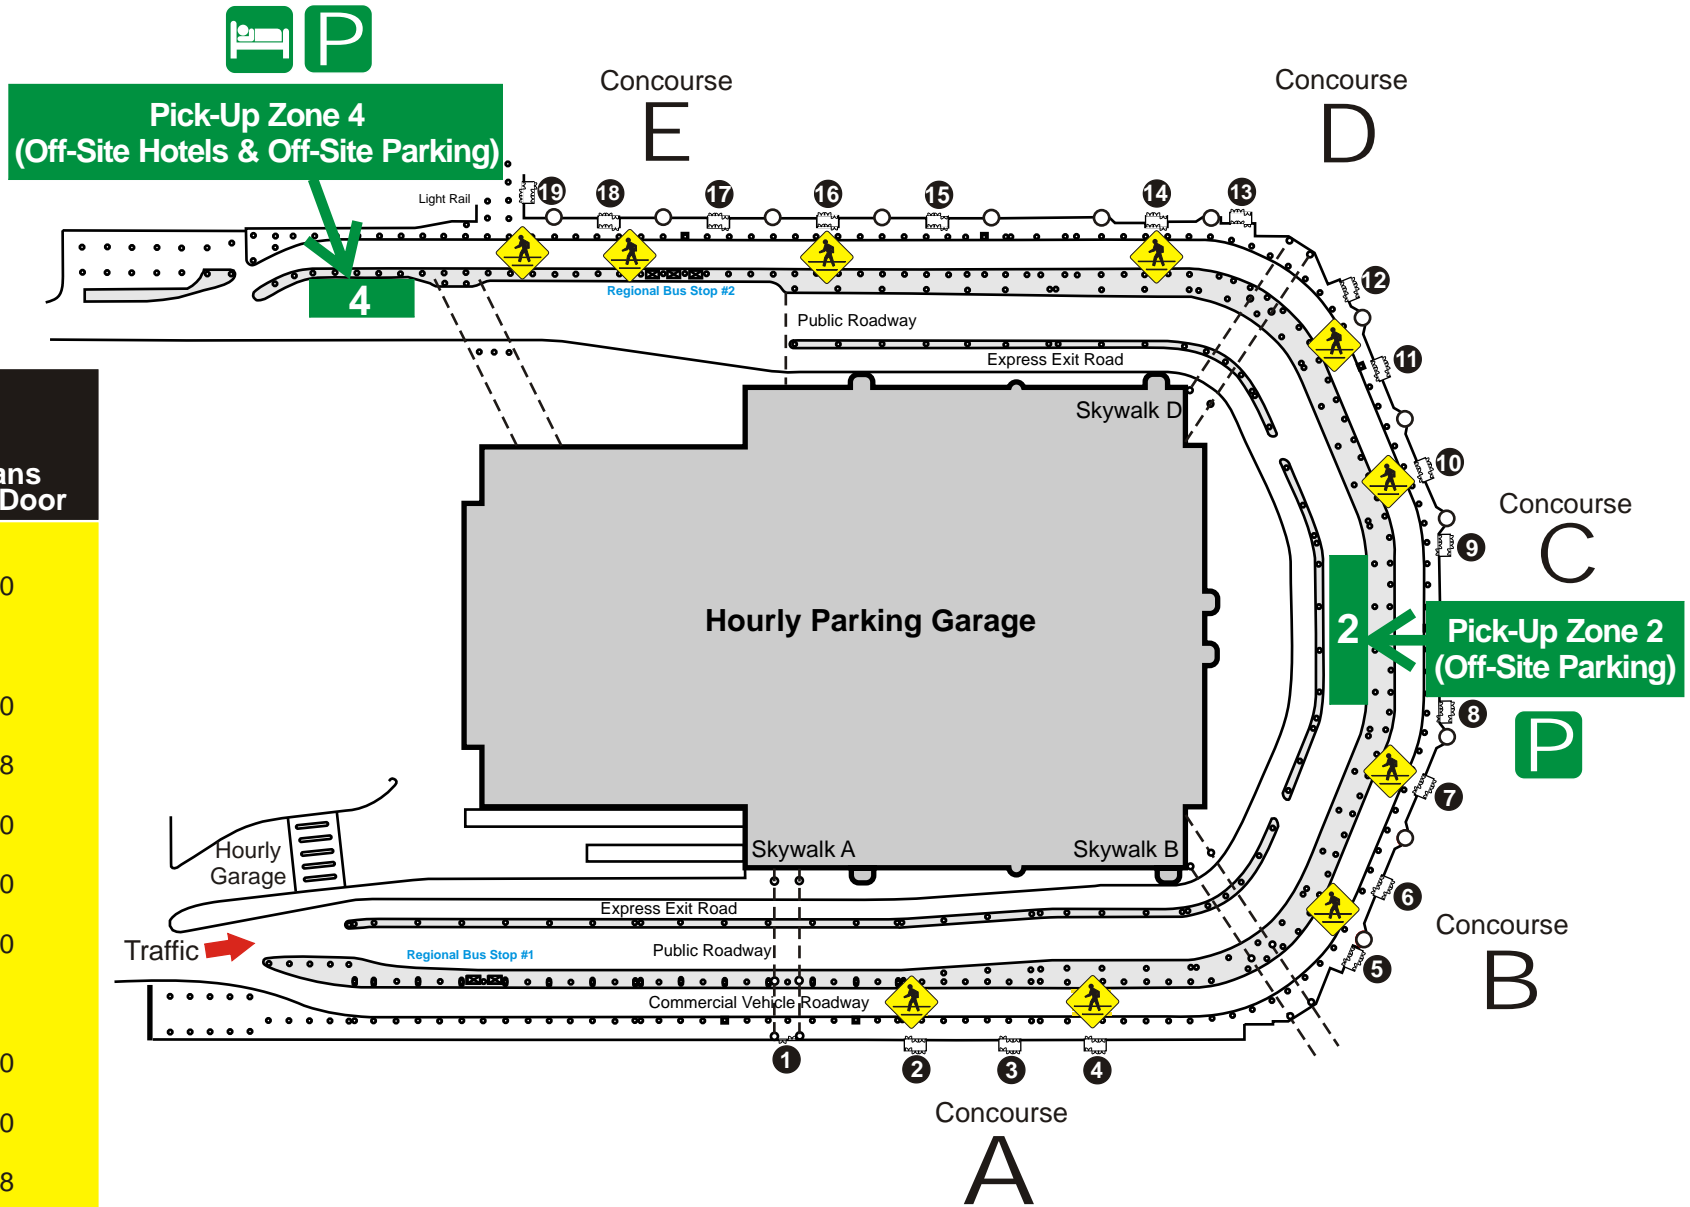

BWI Off-Site Courtesy Van Pick-Up Zone Locations

December 13, 2011

Legend

Pedestrian Crossing

10

Vestibule Door Number

Courtesy Van Pick-Up Zone

Off-Site Parking Vans Access by Airline & Door

- Air Canada**
Off-Site Parking- Door #10
- AirTran**
Off-Site Parking- Door #7
- American**
Off-Site Parking- Door #10
- British Airways**
Off-Site Parking- Door #18
- Cape Air**
Off-Site Parking- Door #10
- Continental**
Off-Site Parking- Door #10
- Delta**
Off-Site Parking- Door #10
- Southwest**
Off-Site Parking- Door #7
- United**
Off-Site Parking- Door #10
- US Airways**
Off-Site Parking- Door #10
- Vision Air**
Off-Site Parking- Door #18

BWI Off-Site Courtesy Van Pick-Up Zone Locations by Airline Arrivals & Door Numbers

Legend

Pedestrian Crossing

10

Vestibule Door Number

Courtesy Van Pick-Up Zone

Off-Site Hotel Vans Access by Airline & Door

United

Off-Site Hotels- Door #14

US Airways

Off-Site Hotels- Door #14

Vision Air

Off-Site Hotels- Door #18

BWI Off-Site Courtesy Van Pick-Up Zone Locations by Airline Arrivals & Door Numbers

December 13, 2011